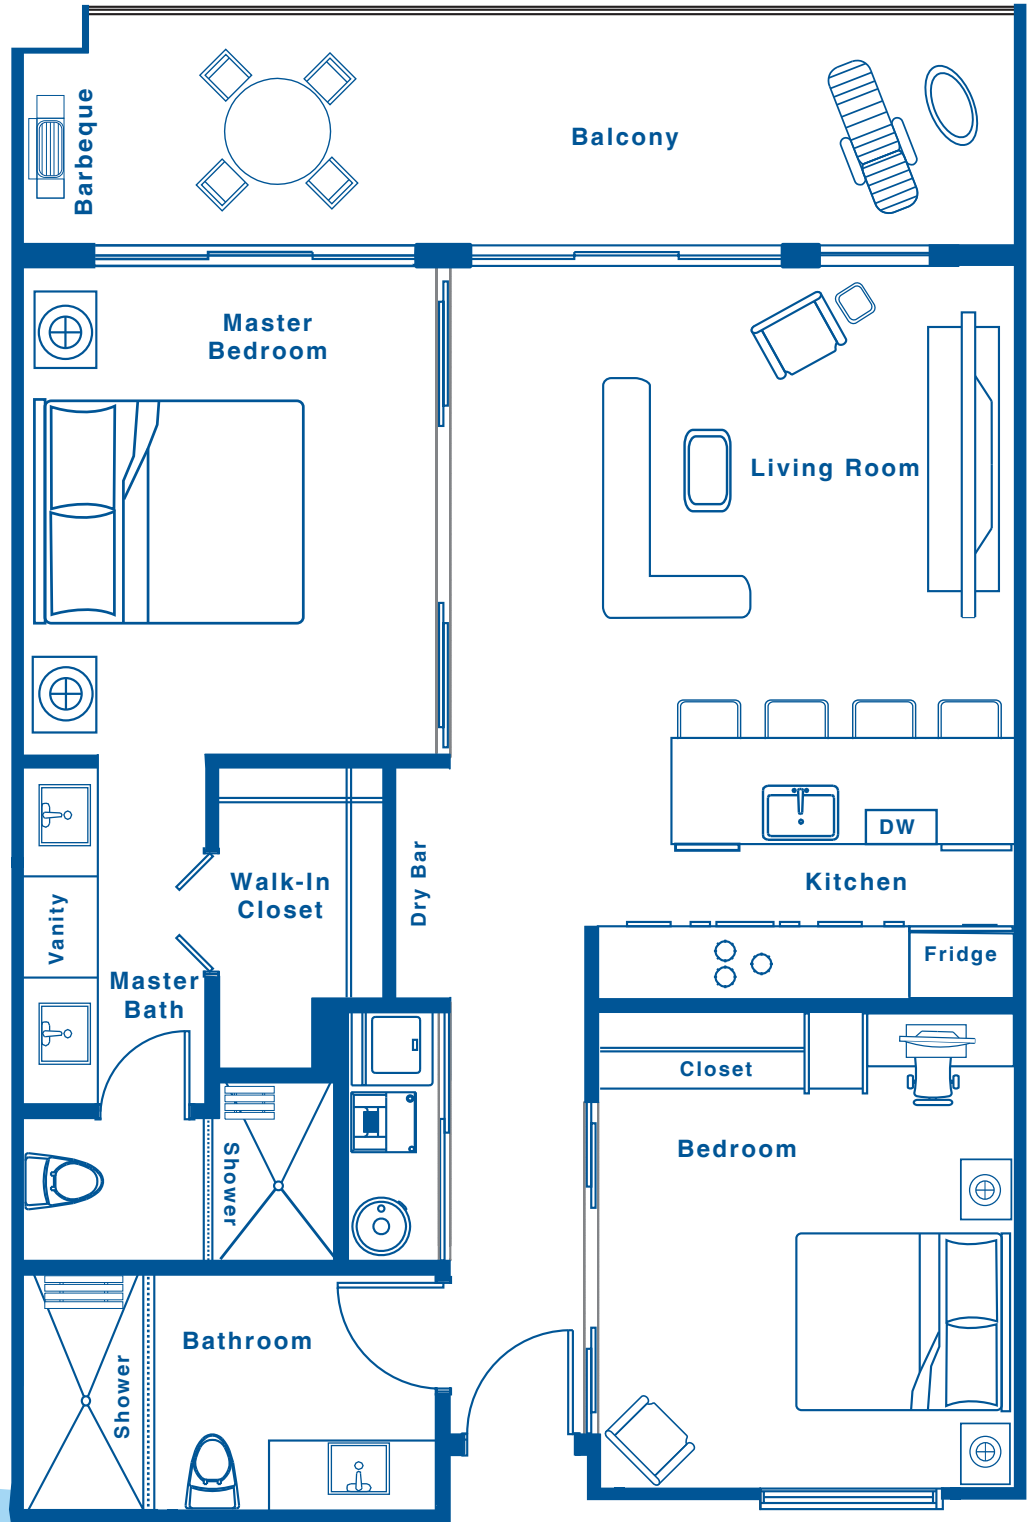

Pacflo

LIVE AT THE HIGHEST

■ ■ ■ ■ ■
Ocean View 1
2 Bedroom
2 Bathroom
1291 Sq. Ft.
■ ■ ■ ■ ■

THE DEVELOPERS RESERVE THE RIGHT TO MAKE MODIFICATIONS AND CHANGES TO THE INFORMATION CONTAINED HEREIN. DIMENSIONS, SIZES, SPECIFICATIONS, LAYOUTS AND MATERIALS ARE APPROXIMATE ONLY AND SUBJECT TO CHANGE WITHOUT NOTICE.