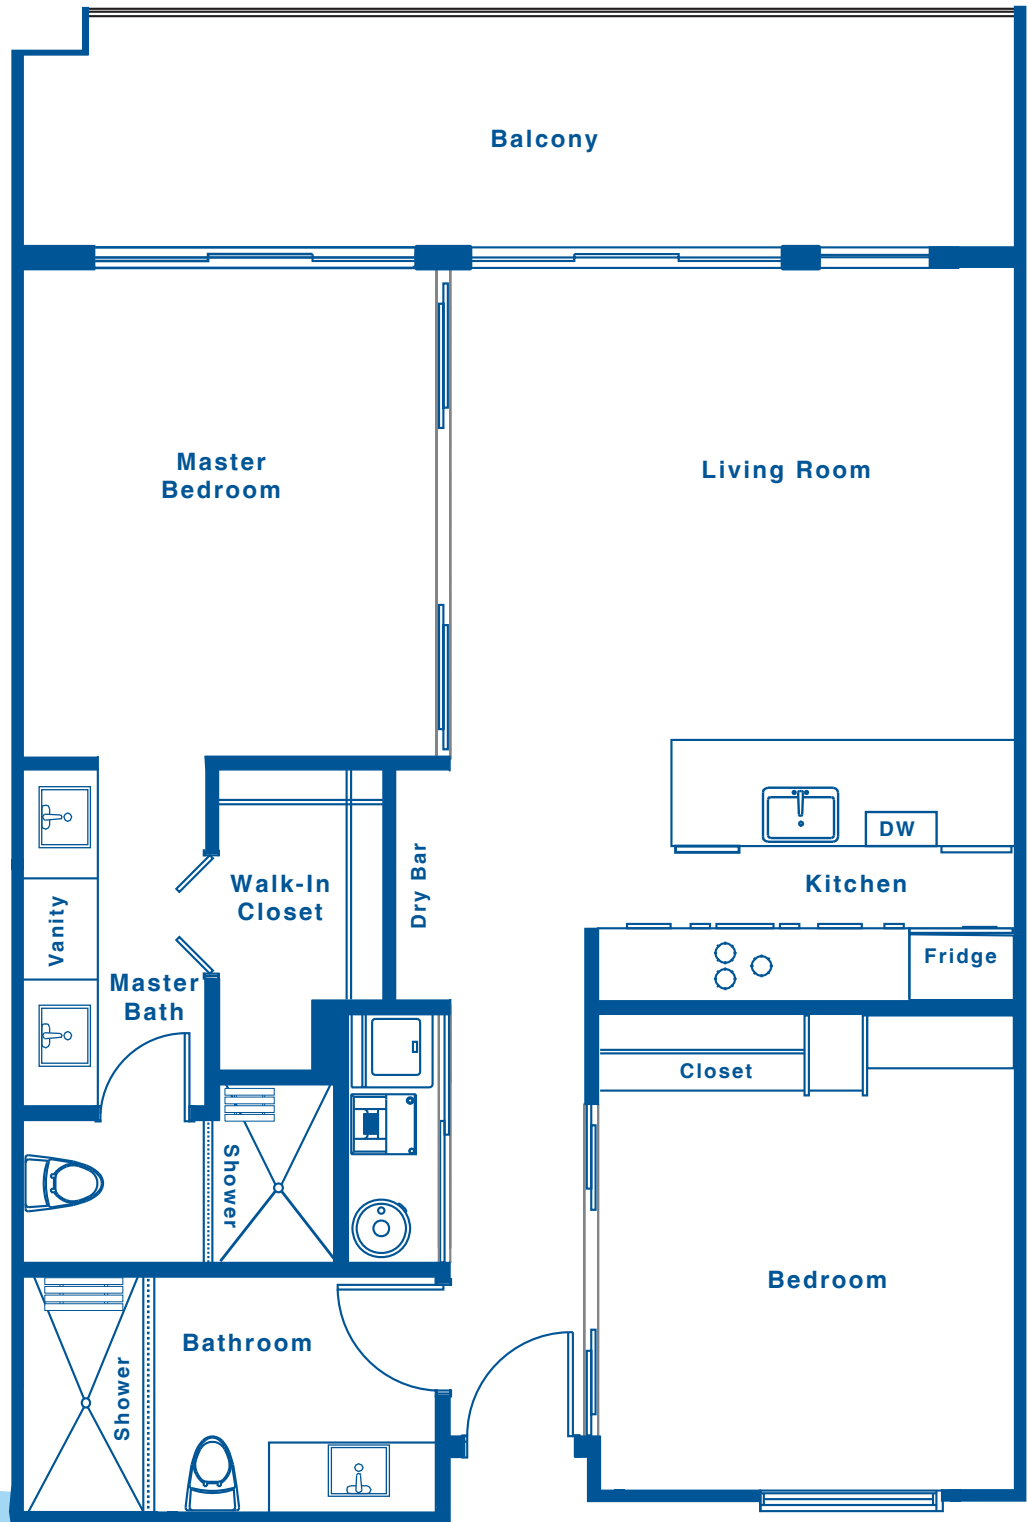

# LIVE AT THE HIGHEST

- ■ ■ ■ ■
- Ocean View 1
- 2 Bedroom
- 2 Bathroom
- 1291 Sq. Ft.
- ■ ■ ■ ■

THE DEVELOPERS RESERVE THE RIGHT TO MAKE MODIFICATIONS AND CHANGES TO THE INFORMATION CONTAINED HEREIN. DIMENSIONS, SIZES, SPECIFICATIONS, LAYOUTS AND MATERIALS ARE APPROXIMATE ONLY AND SUBJECT TO CHANGE WITHOUT NOTICE.