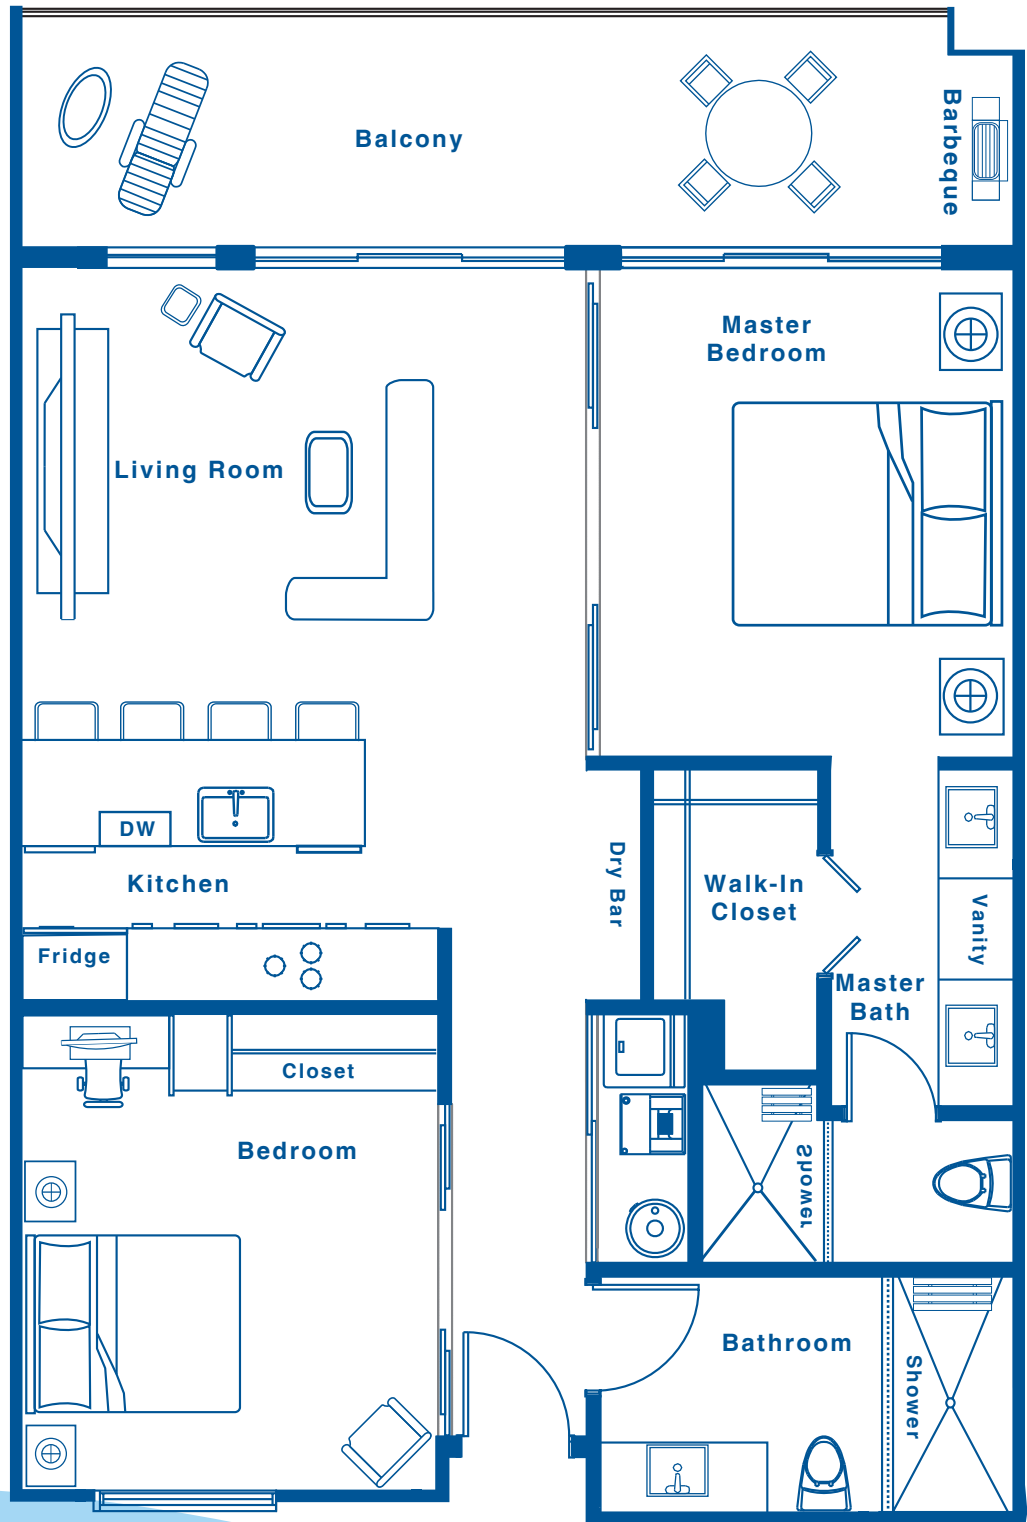

LIVE AT THE HIGHEST

■ ■ ■ ■ ■
Ocean View 2
2 Bedroom
2 Bathroom
1291 Sq. Ft.
■ ■ ■ ■ ■

THE DEVELOPERS RESERVE THE RIGHT TO MAKE MODIFICATIONS AND CHANGES TO THE INFORMATION CONTAINED HEREIN. DIMENSIONS, SIZES, SPECIFICATIONS, LAYOUTS AND MATERIALS ARE APPROXIMATE ONLY AND SUBJECT TO CHANGE WITHOUT NOTICE.