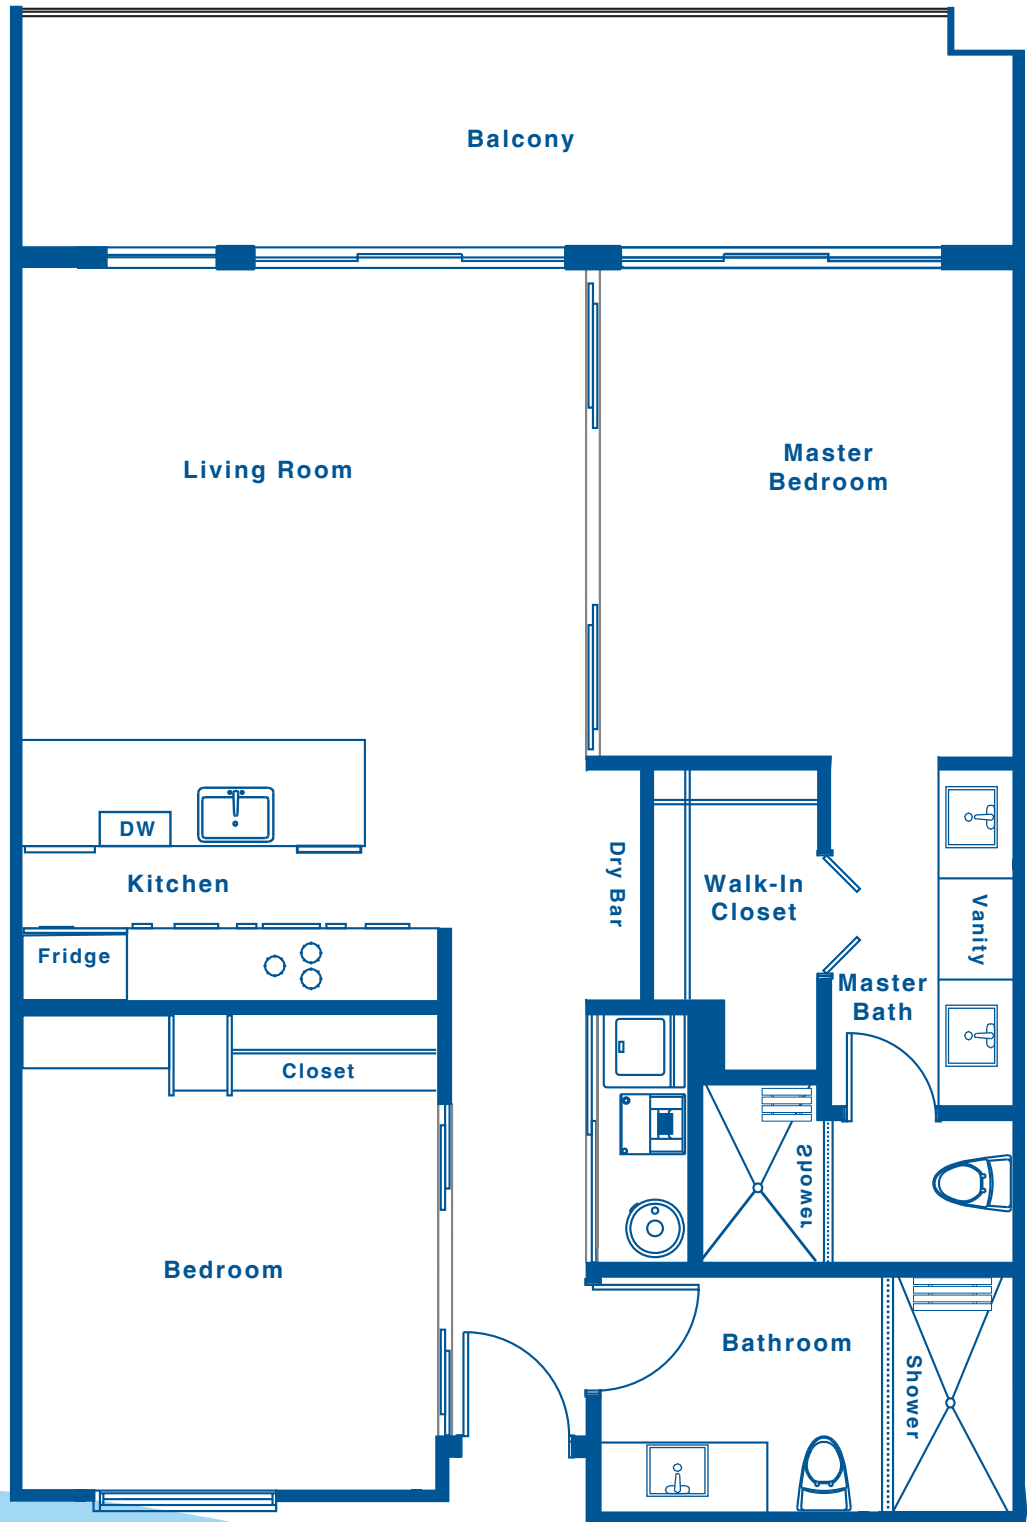

LIVE AT THE HIGHEST

■ ■ ■ ■ ■
Ocean View 2
2 Bedroom
2 Bathroom
1291 Sq. Ft.

THE DEVELOPERS RESERVE THE RIGHT TO MAKE MODIFICATIONS AND CHANGES TO THE INFORMATION CONTAINED HEREIN. DIMENSIONS, SIZES, SPECIFICATIONS, LAYOUTS AND MATERIALS ARE APPROXIMATE ONLY AND SUBJECT TO CHANGE WITHOUT NOTICE.