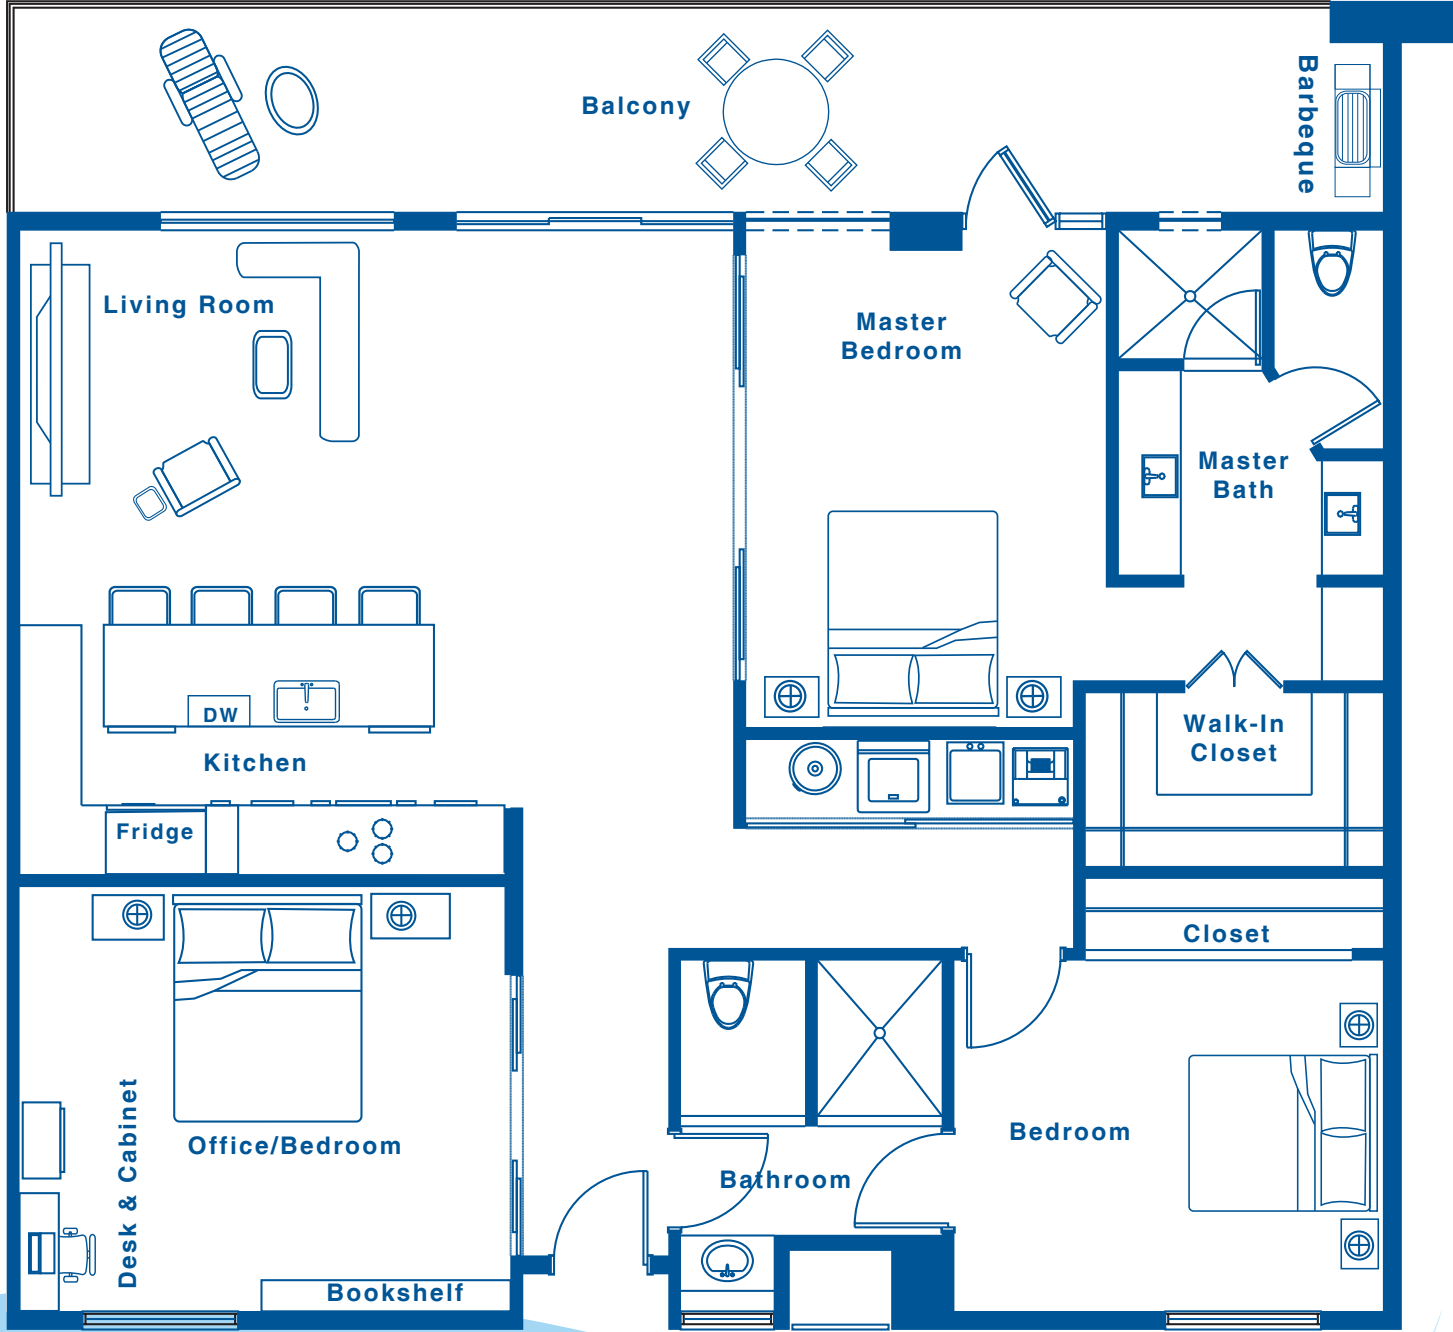

LIVE AT THE HIGHEST

Ocean Lux
3 Bedroom
2 Bathroom
1937 Sq. Ft.

THE DEVELOPERS RESERVE THE RIGHT TO MAKE MODIFICATIONS AND CHANGES TO THE INFORMATION CONTAINED HEREIN. DIMENSIONS, SIZES, SPECIFICATIONS, LAYOUTS AND MATERIALS ARE APPROXIMATE ONLY AND SUBJECT TO CHANGE WITHOUT NOTICE.