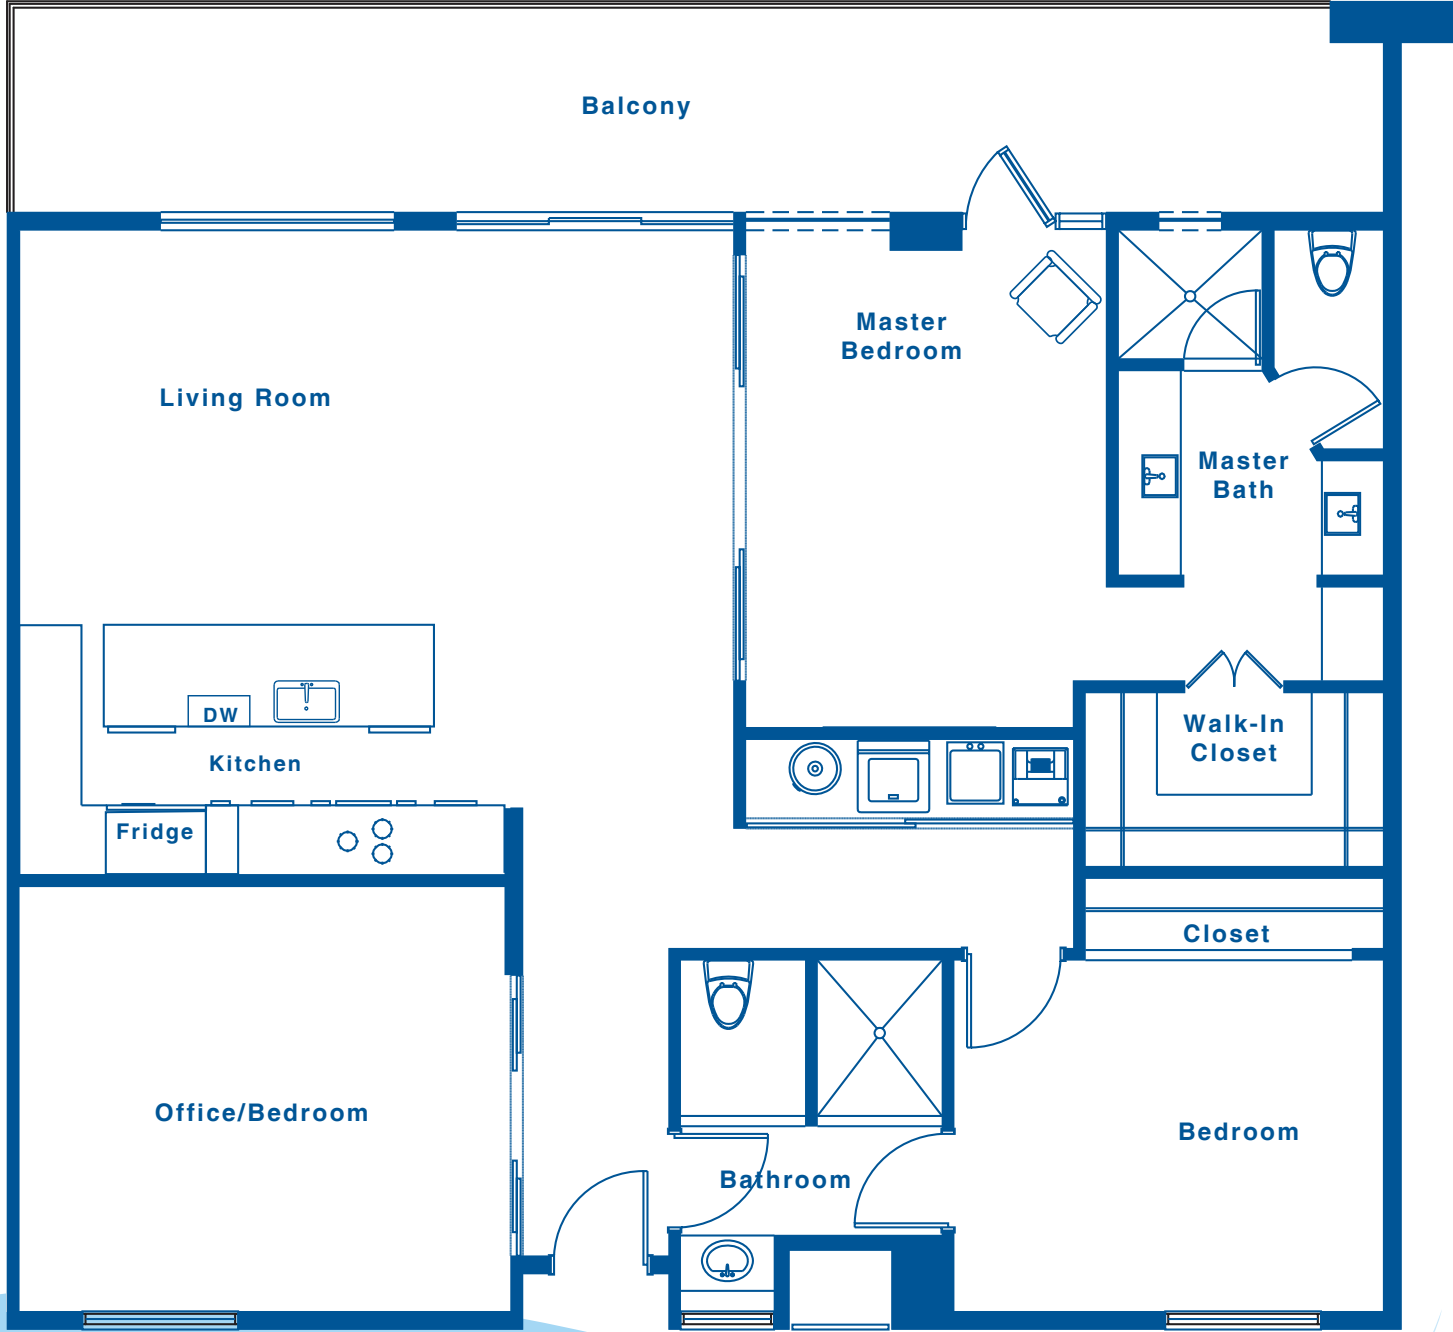

# LIVE AT THE HIGHEST

Ocean Lux  
3 Bedroom  
2 Bathroom  
1937 Sq. Ft.

THE DEVELOPERS RESERVE THE RIGHT TO MAKE MODIFICATIONS AND CHANGES TO THE INFORMATION CONTAINED HEREIN. DIMENSIONS, SIZES, SPECIFICATIONS, LAYOUTS AND MATERIALS ARE APPROXIMATE ONLY AND SUBJECT TO CHANGE WITHOUT NOTICE.